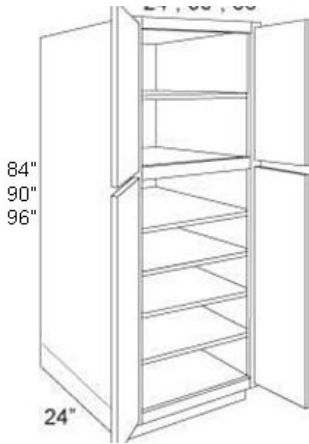

Pantry | Standard | 24 Deep | 4 Door

Price: \$280.00 - \$340.00

SKU: PAN-STD-24DP-4D

Product Categories: [Cabinets](#), [Pantry](#), [Standard](#)

Product Page:

<https://www.rccarpentry.ca/product/pantry-standard-24-deep-4-door/>

Product Variants

- Pantry | Standard | 24 Deep | 4 Door - 96, 36 ()
- Pantry | Standard | 24 Deep | 4 Door - 96, 30 ()
- Pantry | Standard | 24 Deep | 4 Door - 96, 24 ()
- Pantry | Standard | 24 Deep | 4 Door - 90, 36 ()
- Pantry | Standard | 24 Deep | 4 Door - 90, 30 ()
- Pantry | Standard | 24 Deep | 4 Door - 90, 24 ()

- Pantry | Standard | 24 Deep | 4 Door - 84, 36 ()
- Pantry | Standard | 24 Deep | 4 Door - 84, 30 ()
- Pantry | Standard | 24 Deep | 4 Door - 84, 24 ()

Product Summary

Features

- Five adjustable shelves, top have metal shelf rest, bottom have locking clips

Product Attributes

- Height:: 84, 90, 96
- Width:: 24, 30, 36