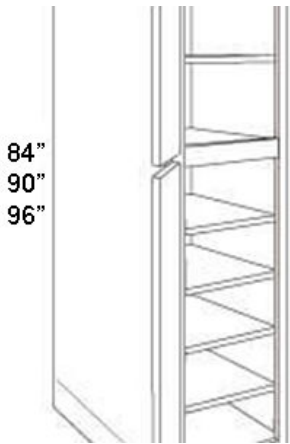

Pantry | Standard | 24 Deep | 2 Door

Price: \$205.00 - \$250.00

SKU: PAN-STD-24DP-2D

Product Categories: [Cabinets](#), [Pantry](#), [Standard](#)

Product Page:

<https://www.rccarpentry.ca/product/pantry-standard-24-deep-2-door/>

Product Variants

- Pantry | Standard | 24 Deep | 2 Door ()Height:: 96, Width:: 18, Hinge:: Right
- Pantry | Standard | 24 Deep | 2 Door ()Height:: 96, Width:: 18, Hinge:: Left
- Pantry | Standard | 24 Deep | 2 Door ()Height:: 96, Width:: 15, Hinge:: Right
- Pantry | Standard | 24 Deep | 2 Door ()Height:: 96, Width:: 15, Hinge:: Left
- Pantry | Standard | 24 Deep | 2 Door ()Height:: 90, Width:: 18, Hinge:: Right
- Pantry | Standard | 24 Deep | 2 Door ()Height:: 90, Width:: 18, Hinge:: Left

- Pantry | Standard | 24 Deep | 2 Door ()Height:: 90, Width:: 15, Hinge:: Right
- Pantry | Standard | 24 Deep | 2 Door ()Height:: 90, Width:: 15, Hinge:: Left
- Pantry | Standard | 24 Deep | 2 Door ()Height:: 84, Width:: 18, Hinge:: Right
- Pantry | Standard | 24 Deep | 2 Door ()Height:: 84, Width:: 18, Hinge:: Left
- Pantry | Standard | 24 Deep | 2 Door ()Height:: 84, Width:: 15, Hinge:: Right
- Pantry | Standard | 24 Deep | 2 Door ()Height:: 84, Width:: 15, Hinge:: Left

Product Summary

Features

- Five adjustable shelves, top have metal shelf rest, bottom have locking clips

Product Attributes

- Height:: 84, 90, 96
- Width:: 15, 18
- Hinge:: Left, Right