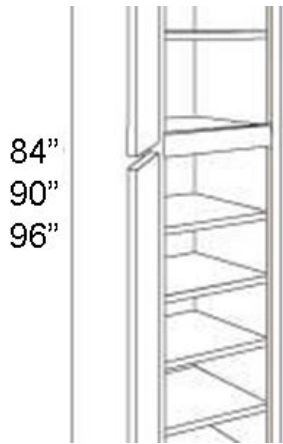

Pantry | Standard | 12 Deep | 4 Door

Price: \$220.00 - \$305.00

SKU: PAN-STD-12DP-4D

Product Categories: [Cabinets](#), [Pantry](#), [Standard](#)

Product Page:

<https://www.rccarpentry.ca/product/pantry-standard-12-deep-4-door/>

Product Variants

- Pantry | Standard | 12 Deep | 4 Door - 96, 36 ()
- Pantry | Standard | 12 Deep | 4 Door - 96, 30 ()
- Pantry | Standard | 12 Deep | 4 Door - 96, 24 ()
- Pantry | Standard | 12 Deep | 4 Door - 90, 36 ()
- Pantry | Standard | 12 Deep | 4 Door - 90, 30 ()
- Pantry | Standard | 12 Deep | 4 Door - 90, 24 ()

- Pantry | Standard | 12 Deep | 4 Door - 84, 36 ()
- Pantry | Standard | 12 Deep | 4 Door - 84, 30 ()
- Pantry | Standard | 12 Deep | 4 Door - 84, 24 ()

Product Summary

Features

- Five adjustable shelves, top have metal shelf rest, bottom have locking clips

Product Attributes

- Height:: 84, 90, 96
- Width:: 24, 30, 36