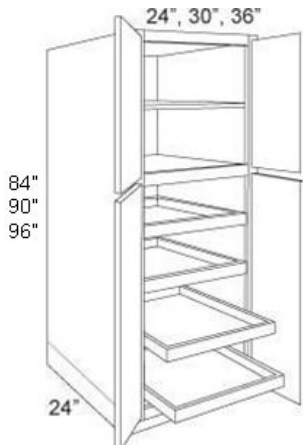

Pantry | Roll Out Tray | 24 Deep | 4 Door

Price: \$975.00 - \$1,760.00

SKU: PAN-ROT-24DP-4D

Product Categories: [Cabinets](#), [Pantry](#), [Roll Out Tray](#)

Product Page:

<https://www.rccarpentry.ca/product/pantry-roll-out-tray-24-deep-4-door/>

Product Variants

- Pantry | Roll Out Tray | 24 Deep | 4 Door - 96, 36 ()
- Pantry | Roll Out Tray | 24 Deep | 4 Door - 96, 30 ()
- Pantry | Roll Out Tray | 24 Deep | 4 Door - 96, 24 ()
- Pantry | Roll Out Tray | 24 Deep | 4 Door - 90, 36 ()
- Pantry | Roll Out Tray | 24 Deep | 4 Door - 90, 30 ()
- Pantry | Roll Out Tray | 24 Deep | 4 Door - 90, 24 ()

- Pantry | Roll Out Tray | 24 Deep | 4 Door - 84, 36 ()
- Pantry | Roll Out Tray | 24 Deep | 4 Door - 84, 30 ()
- Pantry | Roll Out Tray | 24 Deep | 4 Door - 84, 24 ()

Product Summary

Features

- One full depth adjustable shelf with locking clips
- Four installed hardwood roll out trays

Product Attributes

- Height:: 84, 90, 96
- Width:: 24, 30, 36