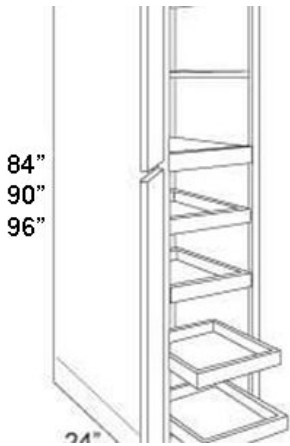

Pantry | Roll Out Tray | 24 Deep | 2 Door

Price: \$925.00 - \$1,260.00

SKU: PAN-ROT-24DP-2D

Product Categories: [Cabinets](#), [Pantry](#), [Roll Out Tray](#)

Product Page:

<https://www.rccarpentry.ca/product/pantry-roll-out-tray-24-deep-2-door/>

Product Variants

- Pantry | Roll Out Tray | 24 Deep | 2 Door ()Height:: 96, Width:: 18, Hinge:: Right
- Pantry | Roll Out Tray | 24 Deep | 2 Door ()Height:: 96, Width:: 18, Hinge:: Left
- Pantry | Roll Out Tray | 24 Deep | 2 Door ()Height:: 96, Width:: 15, Hinge:: Right
- Pantry | Roll Out Tray | 24 Deep | 2 Door ()Height:: 96, Width:: 15, Hinge:: Left
- Pantry | Roll Out Tray | 24 Deep | 2 Door ()Height:: 90, Width:: 18, Hinge:: Right

- Pantry | Roll Out Tray | 24 Deep | 2 Door ()Height:: 90, Width:: 18, Hinge:: Left
- Pantry | Roll Out Tray | 24 Deep | 2 Door ()Height:: 90, Width:: 15, Hinge:: Right
- Pantry | Roll Out Tray | 24 Deep | 2 Door ()Height:: 90, Width:: 15, Hinge:: Left
- Pantry | Roll Out Tray | 24 Deep | 2 Door ()Height:: 84, Width:: 18, Hinge:: Right
- Pantry | Roll Out Tray | 24 Deep | 2 Door ()Height:: 84, Width:: 18, Hinge:: Left
- Pantry | Roll Out Tray | 24 Deep | 2 Door ()Height:: 84, Width:: 15, Hinge:: Right
- Pantry | Roll Out Tray | 24 Deep | 2 Door ()Height:: 84, Width:: 15, Hinge:: Left

Product Summary

Features

- One full depth adjustable shelf with locking clips
- Four installed hardwood roll out trays

Product Attributes

- Height:: 84, 90, 96
- Width:: 15, 18
- Hinge:: Left, Right