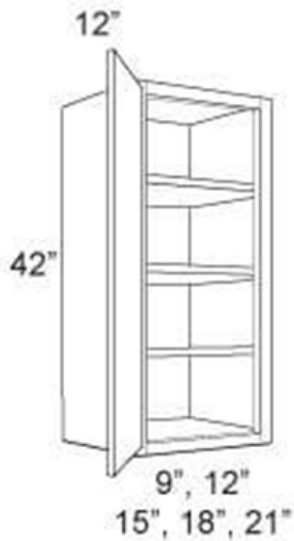

## Cabinet | Upper | Standard | 42 High | 1 Door

Price: \$95.00 - \$115.00

**SKU:** 2CAB-UP-ST-42H-1D

**Product Categories:** [Cabinets](#), [Standard](#), [Upper](#)

**Product Page:**

<https://www.rccarpentry.ca/product/cabinet-upper-standard-42-high-1-door/>

### Product Variants

- Cabinet | Upper | Standard | 42 High | 1 Door - 21, Right ( )
- Cabinet | Upper | Standard | 42 High | 1 Door - 21, Left ( )
- Cabinet | Upper | Standard | 42 High | 1 Door - 18, Right ( )
- Cabinet | Upper | Standard | 42 High | 1 Door - 18, Left ( )
- Cabinet | Upper | Standard | 42 High | 1 Door - 15, Right ( )

- Cabinet | Upper | Standard | 42 High | 1 Door - 15, Left ()
- Cabinet | Upper | Standard | 42 High | 1 Door - 12, Right ()
- Cabinet | Upper | Standard | 42 High | 1 Door - 12, Left ()
- Cabinet | Upper | Standard | 42 High | 1 Door - 9, Right ()
- Cabinet | Upper | Standard | 42 High | 1 Door - 9, Left ()

## Product Attributes

- Width:: 9, 12, 15, 18, 21
- Hinge:: Left, Right