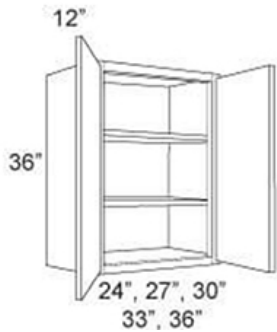

Cabinet | Upper | Standard | 36 High | 2 Door

Price: \$135.00 - \$155.00

SKU: CAB-UP-ST-36H-2D

Product Categories: [Cabinets](#), [Standard](#), [Upper](#)

Product Page:

<https://www.rccarpentry.ca/product/cabinet-upper-standard-36-high-2-door/>

Product Variants

- Cabinet | Upper | Standard | 36 High | 2 Door - 36 ()
- Cabinet | Upper | Standard | 36 High | 2 Door - 33 ()
- Cabinet | Upper | Standard | 36 High | 2 Door - 30 ()
- Cabinet | Upper | Standard | 36 High | 2 Door - 27 ()
- Cabinet | Upper | Standard | 36 High | 2 Door - 24 ()

Product Summary

Features

- 2 adjustable shelves

Product Attributes

- Width:: 24, 27, 30, 33, 36