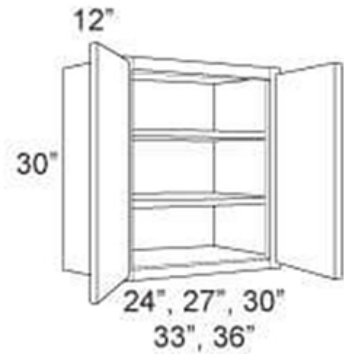

Cabinet | Upper | Standard | 30 High | 2 Door

Price: \$105.00 - \$130.00

SKU: CAB-UP-ST-30H-2D

Product Categories: [Cabinets](#), [Standard](#), [Upper](#)

Product Page:

<https://www.rccarpentry.ca/product/cabinet-upper-standard-30-high-2-door/>

Product Variants

- Cabinet | Upper | Standard | 30 High | 2 Door - 36 ()
- Cabinet | Upper | Standard | 30 High | 2 Door - 33 ()
- Cabinet | Upper | Standard | 30 High | 2 Door - 30 ()
- Cabinet | Upper | Standard | 30 High | 2 Door - 27 ()
- Cabinet | Upper | Standard | 30 High | 2 Door - 24 ()

Product Summary

Features

- 2 adjustable shelves

Product Attributes

- Width:: 24, 27, 30, 33, 36