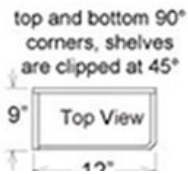

Cabinet | Upper | Special | Shelf End

Price: $90.00 - $135.00

SKU: CAB-UPP-SP-SHEND

Product Categories: [Cabinets](#), [Special](#), [Upper](#)

Product Page:

<https://www.rccarpentry.ca/product/cabinet-upper-special-shelf-end/>

Product Variants

- Cabinet | Upper | Special | Shelf End - 42, Right ( )
- Cabinet | Upper | Special | Shelf End - 42, Left ( )
- Cabinet | Upper | Special | Shelf End - 36, Right ( )
- Cabinet | Upper | Special | Shelf End - 36, Left ( )
- Cabinet | Upper | Special | Shelf End - 30, Right ( )
- Cabinet | Upper | Special | Shelf End - 30, Left ( )