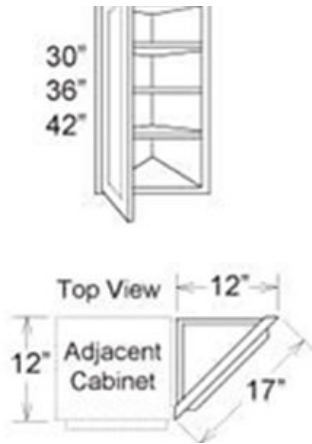

Cabinet | Upper | Special | Corner

Price: \$130.00 - \$150.00

SKU: CAB-UPP-SP-COR

Product Categories: [Cabinets](#), [Corner](#), [Special](#), [Upper](#)

Product Page: <https://www.rccarpentry.ca/product/cabinet-upper-special-corner/>

Product Variants

- Cabinet | Upper | Special | Corner - 42, Right ()
- Cabinet | Upper | Special | Corner - 42, Left ()
- Cabinet | Upper | Special | Corner - 36, Right ()
- Cabinet | Upper | Special | Corner - 36, Left ()
- Cabinet | Upper | Special | Corner - 30, Right ()
- Cabinet | Upper | Special | Corner - 30, Left ()

Product Summary

Features

- 42" high- 3 adjustable shelves
- 36" & 30" high 2 adjustable shelves
- Requires 12" x 12" install space

Product Attributes

- Height:: 30, 36, 42
- Side;: Left, Right