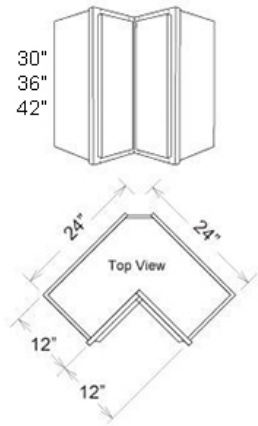

## Cabinet | Upper | Corner | Bi-Fold Door

Price: \$190.00 - \$215.00

**SKU:** CAB-UPP-COR-BIFOLD

**Product Categories:** [Cabinets](#), [Corner](#), [Upper](#)

**Product Page:**

<https://www.rccarpentry.ca/product/cabinet-upper-corner-bi-fold-door/>

### Product Variants

- Cabinet | Upper | Corner | Bi-Fold Door - 42, Right ( )
- Cabinet | Upper | Corner | Bi-Fold Door - 42, Left ( )
- Cabinet | Upper | Corner | Bi-Fold Door - 36, Right ( )
- Cabinet | Upper | Corner | Bi-Fold Door - 36, Left ( )
- Cabinet | Upper | Corner | Bi-Fold Door - 30, Right ( )
- Cabinet | Upper | Corner | Bi-Fold Door - 30, Left ( )

## Product Attributes

- Height:: 30, 36, 42
- Side:: Left, Right