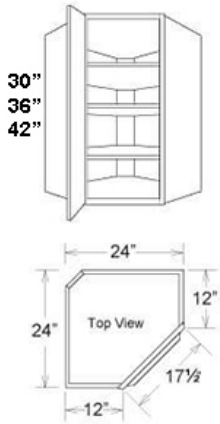

## Cabinet | Upper | Corner | 1 Door

Price: \$135.00 - \$175.00

**SKU:** CAB-UPP-COR-1D

**Product Categories:** [Cabinets](#), [Corner](#), [Upper](#)

**Product Page:** <https://www.rccarpentry.ca/product/cabinet-upper-corner-1-door/>

### Product Variants

- Cabinet | Upper | Corner | 1 Door - 42, Right ()
- Cabinet | Upper | Corner | 1 Door - 42, Left ()
- Cabinet | Upper | Corner | 1 Door - 36, Right ()
- Cabinet | Upper | Corner | 1 Door - 36, Left ()
- Cabinet | Upper | Corner | 1 Door - 30, Right ()
- Cabinet | Upper | Corner | 1 Door - 30, Left ()

### Features

- 2 adjustable shelves ( 3 shelves for 42")

## Product Attributes

- Height:: 30, 36, 42
- Side;: Left, Right