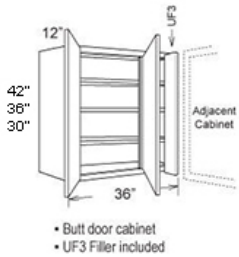

Cabinet | Upper | Blind | 2 Door

Price: $125.00 - $145.00

SKU: CAB-UPP-BLIND-2D

Product Categories: [Blind](#), [Cabinets](#), [Upper](#)

Product Page: <https://www.rccarpentry.ca/product/cabinet-upper-blind-2-door/>

Product Variants

- Cabinet | Upper | Blind | 2 Door - 42, Right ( )
- Cabinet | Upper | Blind | 2 Door - 42, Left ( )
- Cabinet | Upper | Blind | 2 Door - 36, Right ( )
- Cabinet | Upper | Blind | 2 Door - 36, Left ( )
- Cabinet | Upper | Blind | 2 Door - 30, Right ( )