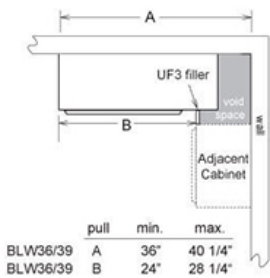

Cabinet | Upper | Blind | 2 Door

Price: $125.00 - $145.00

SKU: CAB-UPP-BLIND-2D

Product Categories: [Blind](#), [Cabinets](#), [Upper](#)

Product Page: <https://www.rccarpentry.ca/product/cabinet-upper-blind-2-door/>

Product Variants

- Cabinet | Upper | Blind | 2 Door - 42, Right ( )
- Cabinet | Upper | Blind | 2 Door - 42, Left ( )
- Cabinet | Upper | Blind | 2 Door - 36, Right ( )
- Cabinet | Upper | Blind | 2 Door - 36, Left ( )
- Cabinet | Upper | Blind | 2 Door - 30, Right ( )