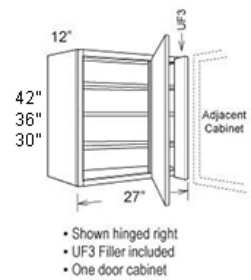

Cabinet | Upper | Blind | 1 Door

Price: $100.00 - $115.00

SKU: CAB-UPP-BLIND-1D

Product Categories: [Blind](#), [Cabinets](#), [Upper](#)

Product Page: <https://www.rccarpentry.ca/product/cabinet-upper-blind-1-door/>

Product Variants

- Cabinet | Upper | Blind | 1 Door - 42, Right ( )
- Cabinet | Upper | Blind | 1 Door - 42, Left ( )
- Cabinet | Upper | Blind | 1 Door - 36, Right ( )
- Cabinet | Upper | Blind | 1 Door - 36, Left ( )
- Cabinet | Upper | Blind | 1 Door - 30, Right ( )