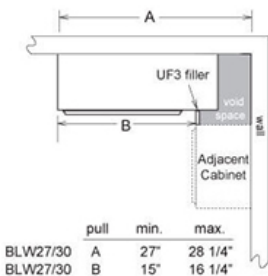

Cabinet | Upper | Blind | 1 Door

Price: $100.00 - $115.00

SKU: CAB-UPP-BLIND-1D

Product Categories: [Blind](#), [Cabinets](#), [Upper](#)

Product Page: <https://www.rccarpentry.ca/product/cabinet-upper-blind-1-door/>

Product Variants

- Cabinet | Upper | Blind | 1 Door - 42, Right ( )
- Cabinet | Upper | Blind | 1 Door - 42, Left ( )
- Cabinet | Upper | Blind | 1 Door - 36, Right ( )
- Cabinet | Upper | Blind | 1 Door - 36, Left ( )
- Cabinet | Upper | Blind | 1 Door - 30, Right ( )