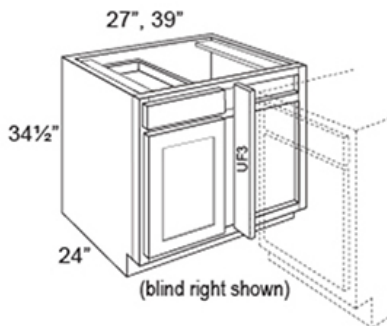

Cabinet | Base | Corner | Blind | Right

SKU: CAB-BAS-COR-BLIND-RIGHT

Product Categories: [Base](#), [Cabinets](#), [Corner](#)

Product Page: <https://www.rccarpentry.ca/product/cabinet-corner-blind-right/>

Product Variants

- Cabinet | Base | Corner | Blind | Right - 39 ()
- Cabinet | Base | Corner | Blind | Right - 27 ()

Product Summary

Features

- One drawer box
- One full depth adjustable shelf
- Chose 27" wide for 24" actual cabinet width, choose 39" wide for 36" actual cabinet. (this allows for 3" space for cabinet drawer & hardware clearance)

Product Attributes

- Dimension:: 27, 39