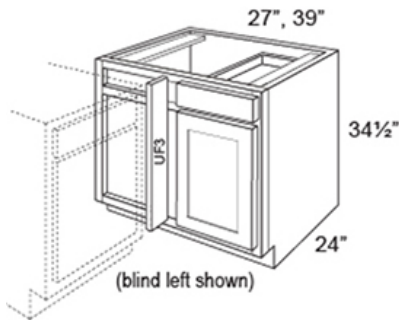

Cabinet | Base | Corner | Blind | Left

SKU: CAB-BAS-COR-BLIND-LEFT

Product Categories: [Base](#), [Cabinets](#), [Corner](#)

Product Page: <https://www.rccarpentry.ca/product/cabinet-corner-blind-left/>

Product Variants

- Cabinet | Base | Corner | Blind | Left - 39 ()
- Cabinet | Base | Corner | Blind | Left - 27 ()

Product Summary

Features

- One drawer box
- One full depth adjustable shelf
- Chose 27" wide for 24" actual cabinet width, choose 39" wide for 36" actual cabinet. (this allows for 3" space for cabinet drawer & hardware clearance)

Product Attributes

- Dimension:: 27, 39