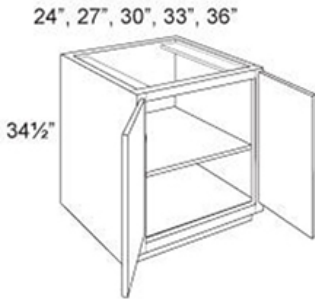

Cabinet | Base | Standard | Full Height | 2 Doors

Price: \$120.00 - \$140.00

SKU: CAB-BAS-STD-FULL-2D

Product Categories: [Base](#), [Cabinets](#), [Standard](#)

Product Page:

<https://www.rccarpentry.ca/product/cabinet-base-standard-full-height-2-doors/>

Product Variants

- Cabinet | Base | Standard | Full Height | 2 Doors - 36 ()
- Cabinet | Base | Standard | Full Height | 2 Doors - 33 ()
- Cabinet | Base | Standard | Full Height | 2 Doors - 30 ()
- Cabinet | Base | Standard | Full Height | 2 Doors - 27 ()
- Cabinet | Base | Standard | Full Height | 2 Doors - 24 ()

Product Summary

Features

- No drawer box
- One full depth adjustable shelf

Product Attributes

- Dimensions:: 24, 27, 30, 33, 36