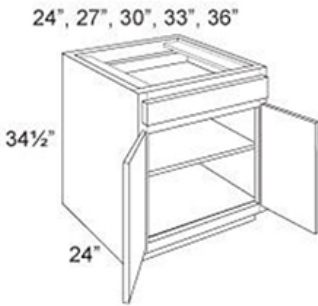

Cabinet | Base | Standard | 2 Doors

SKU: CAB-BAS-STD-2D

Product Categories: [Base](#), [Cabinets](#), [Standard](#)

Product Page: <https://www.rccarpentry.ca/product/cabinet-base-standard-2-doors/>

Product Variants

- Cabinet | Base | Standard | 2 Doors - 36 ()
- Cabinet | Base | Standard | 2 Doors - 33 ()
- Cabinet | Base | Standard | 2 Doors - 30 ()
- Cabinet | Base | Standard | 2 Doors - 27 ()
- Cabinet | Base | Standard | 2 Doors - 24 ()

Product Summary

Features

- One drawer box
- One full depth adjustable shelf

Product Attributes

- Dimensions:: 24, 27, 30, 33, 36