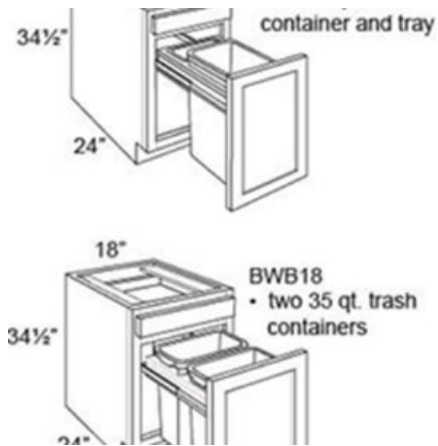

## Cabinet | Base | Special | Waste Bucket

**SKU:** CAB-BAS-SP-WASTE

**Product Categories:** [Base](#), [Cabinets](#), [Special](#)

**Product Page:**

<https://www.rccarpentry.ca/product/cabinet-base-special-waste-bucket/>

### Product Variants

- Cabinet | Base | Special | Waste Bucket - 18 ( )
- Cabinet | Base | Special | Waste Bucket - 15 ( )

#### Features

- One drawer box
- Face mount door
- 15" contains one 35 qt. container & small tray
- 18" contains two 35 qt. containers
- Heavy duty, side mounted, full extension, steel ball

bearing glides supporting hardwood frame

## Product Attributes

- Dimensions:: 15, 18