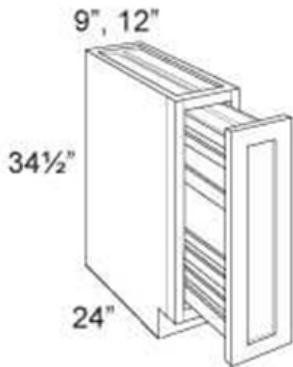

Cabinet | Base | Special | Pull Out Organizer

SKU: CAB-BAS-SP-ORG

Product Categories: [Base](#), [Cabinets](#), [Special](#)

Product Page:

<https://www.rccarpentry.ca/product/cabinet-base-special-pull-out-organizer/>

Product Variants

- Cabinet | Base | Special | Pull Out Organizer - 12 ( )
- Cabinet | Base | Special | Pull Out Organizer - 9 ( )

Product Summary

Features

- Face mount, full height door
- 3 adjustable shelves
- Heavy duty, side mounted, full extension, steel ball bearing glides supporting the hardwood frame