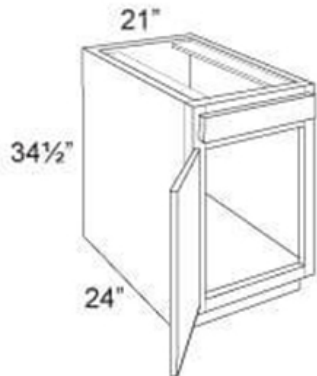

Cabinet | Base | Sink | 1 Door

SKU: CAB-BAS-SINK-1D

Product Categories: [Base](#), [Cabinets](#), [Sink](#)

Product Page: <https://www.rccarpentry.ca/product/cabinet-base-sink-1-door/>

Product Variants

- Cabinet | Base | Sink | 1 Door - 21, Right ()
- Cabinet | Base | Sink | 1 Door - 21, Left ()
- Cabinet | Base | Sink | 1 Door - 18, Right ()
- Cabinet | Base | Sink | 1 Door - 18, Left ()
- Cabinet | Base | Sink | 1 Door - 15, Right ()
- Cabinet | Base | Sink | 1 Door - 15, Left ()
- Cabinet | Base | Sink | 1 Door - 12, Right ()
- Cabinet | Base | Sink | 1 Door - 12, Left ()

Product Summary

Features

- No drawer box

Product Attributes

- Dimensions:: 12, 15, 18, 21
- Hinge:: Left, Right