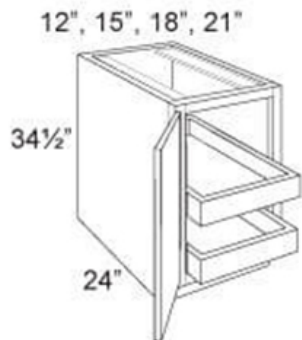

## Cabinet | Base | Full Height | 2 Roll Out Trays | 1 - Door

**SKU:** CAB-BAS-FULL-2ROT-1D

**Product Categories:** [Base](#), [Cabinets](#), [Roll Out Tray](#)

**Product Page:**

<https://www.rccarpentry.ca/product/cabinet-base-full-height-2-roll-out-trays-1-door/>

### Product Variants

- Cabinet | Base | Full Height | 2 Roll Out Trays | 1 - Door - 21, Right ()
- Cabinet | Base | Full Height | 2 Roll Out Trays | 1 - Door - 21, Left ()
- Cabinet | Base | Full Height | 2 Roll Out Trays | 1 - Door - 18, Right ()
- Cabinet | Base | Full Height | 2 Roll Out Trays | 1 - Door - 18, Left ()
- Cabinet | Base | Full Height | 2 Roll Out Trays | 1 - Door - 15, Right ()
- Cabinet | Base | Full Height | 2 Roll Out Trays | 1 - Door - 15, Left ()
- Cabinet | Base | Full Height | 2 Roll Out Trays | 1 - Door - 12, Right ()

- Cabinet | Base | Full Height | 2 Roll Out Trays | 1 - Door - 12, Left ()

## Product Attributes

- Dimensions:: 12, 15, 18, 21
- Hinge:: Left, Right