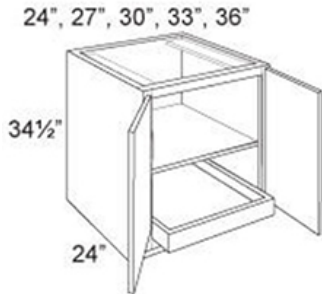

## Cabinet | Base | Full Height | 1 - Roll Out Tray | 2 - Doors

**SKU:** CAB-BAS-FULL-1ROT-2D

**Product Categories:** [Base](#), [Cabinets](#), [Roll Out Tray](#)

**Product Page:**

<https://www.rccarpentry.ca/product/cabinet-base-full-height-1-roll-out-tray-2-doors/>

### Product Variants

- Cabinet | Base | Full Height | 1 - Roll Out Tray | 2 - Doors - 36 ( )
- Cabinet | Base | Full Height | 1 - Roll Out Tray | 2 - Doors - 33 ( )
- Cabinet | Base | Full Height | 1 - Roll Out Tray | 2 - Doors - 30 ( )
- Cabinet | Base | Full Height | 1 - Roll Out Tray | 2 - Doors - 27 ( )
- Cabinet | Base | Full Height | 1 - Roll Out Tray | 2 - Doors - 24 ( )

## Product Attributes

- Dimensions:: 24, 27, 30, 33, 36