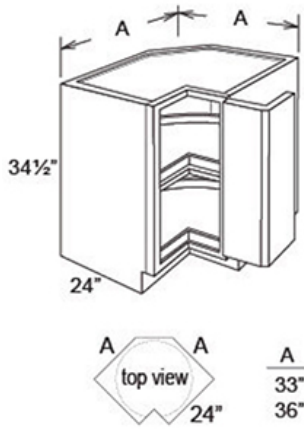

## Cabinet | Base | Corner | Super Susan

**SKU:** CAB-BAS-COR-SUPER

**Product Categories:** [Base](#), [Cabinets](#), [Corner](#)

**Product Page:**

<https://www.rccarpentry.ca/product/cabinet-base-corner-super-susan/>

### Product Variants

- Cabinet | Base | Corner | Super Susan - 36, Right ( )
- Cabinet | Base | Corner | Super Susan - 36, Left ( )
- Cabinet | Base | Corner | Super Susan - 33, Right ( )
- Cabinet | Base | Corner | Super Susan - 33, Left ( )

#### Features

- One adjustable shelf

- 2 wood spin units
- Doors open 170°
- Cabinet opening width: 33" model = 10", 36" model = 14"
- Full Overlay uses bi-fold doors

## Product Attributes

- Dimension:: 33, 36
- Hinge:: Left, Right