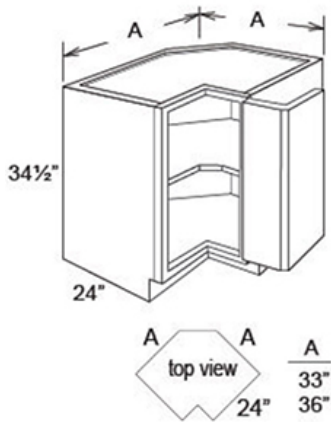

Cabinet | Base | Corner | Easy Reach

SKU: CAB-BAS-COR-EASY

Product Categories: [Base](#), [Cabinets](#), [Corner](#)

Product Page:

<https://www.rccarpentry.ca/product/cabinet-base-corner-easy-reach/>

Product Variants

- Cabinet | Base | Corner | Easy Reach - 36, Right ()
- Cabinet | Base | Corner | Easy Reach - 36, Left ()
- Cabinet | Base | Corner | Easy Reach - 33, Right ()
- Cabinet | Base | Corner | Easy Reach - 33, Left ()

Product Summary

Features

- One adjustable shelf

- Doors open 170°
- Cabinet opening width: 33" model = 10", 36" model = 14"
- Full Overlay uses bi-fold doors

Product Attributes

- Dimension:: 33, 36
- Hinge:: Left, Right