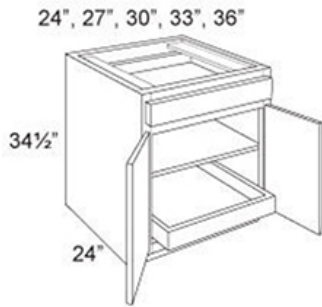

Cabinet | Base | Standard | 1 - Roll Out Tray | 2 - Doors

SKU: CAB-BAS-STD-1ROT-2D

Product Categories: [Base](#), [Cabinets](#), [Roll Out Tray](#)

Product Page:

<https://www.rccarpentry.ca/product/cabinet-base-1-roll-out-tray-2-doors/>

Product Variants

- Cabinet | Base | Standard | 1 - Roll Out Tray | 2 - Doors - 36 ()
- Cabinet | Base | Standard | 1 - Roll Out Tray | 2 - Doors - 33 ()
- Cabinet | Base | Standard | 1 - Roll Out Tray | 2 - Doors - 30 ()
- Cabinet | Base | Standard | 1 - Roll Out Tray | 2 - Doors - 27 ()
- Cabinet | Base | Standard | 1 - Roll Out Tray | 2 - Doors - 24 ()

Product Summary

Features

- One drawer box

- Two roll out trays (factory installed)
- Cabinet sides unfinished – for factory applied side

Product Attributes

- Dimensions:: 24, 27, 30, 33, 36