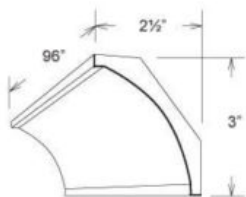

Accessory | Molding | Crown | Cove

Price: $40.00

SKU: ACC-MOUL-CRO-COVE

Product Categories: [Accessories](#), [Crown](#), [Molding](#)

Product Page: <https://www.rccarpentry.ca/product/accessory-molding-crown-cove/>

Product Summary

Solid Hardwood

Bold Line in Picture Represents Finished Edges

96" w x 3" h x 2 1/2" d